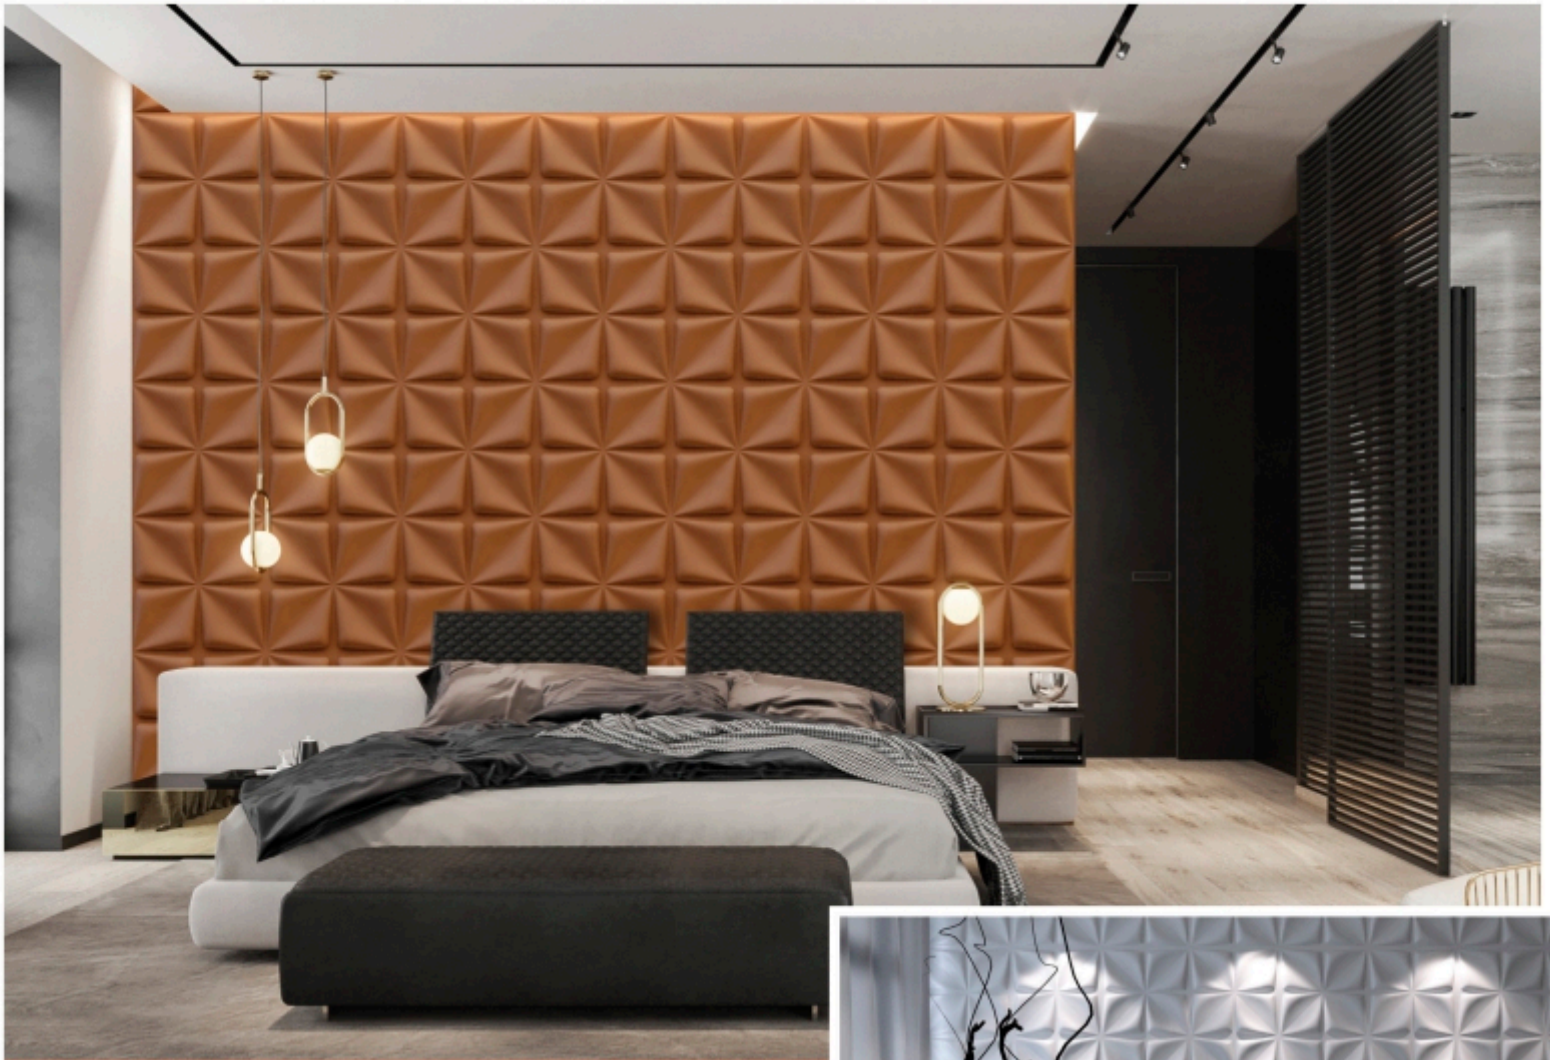

• Bloom

Product Information

Code: ZW06

Size: 500x500mm

Colour: White

Emboss: 30 mm

Surface: Matt finish

Material: 100% PVC

zomwall
forever to walls